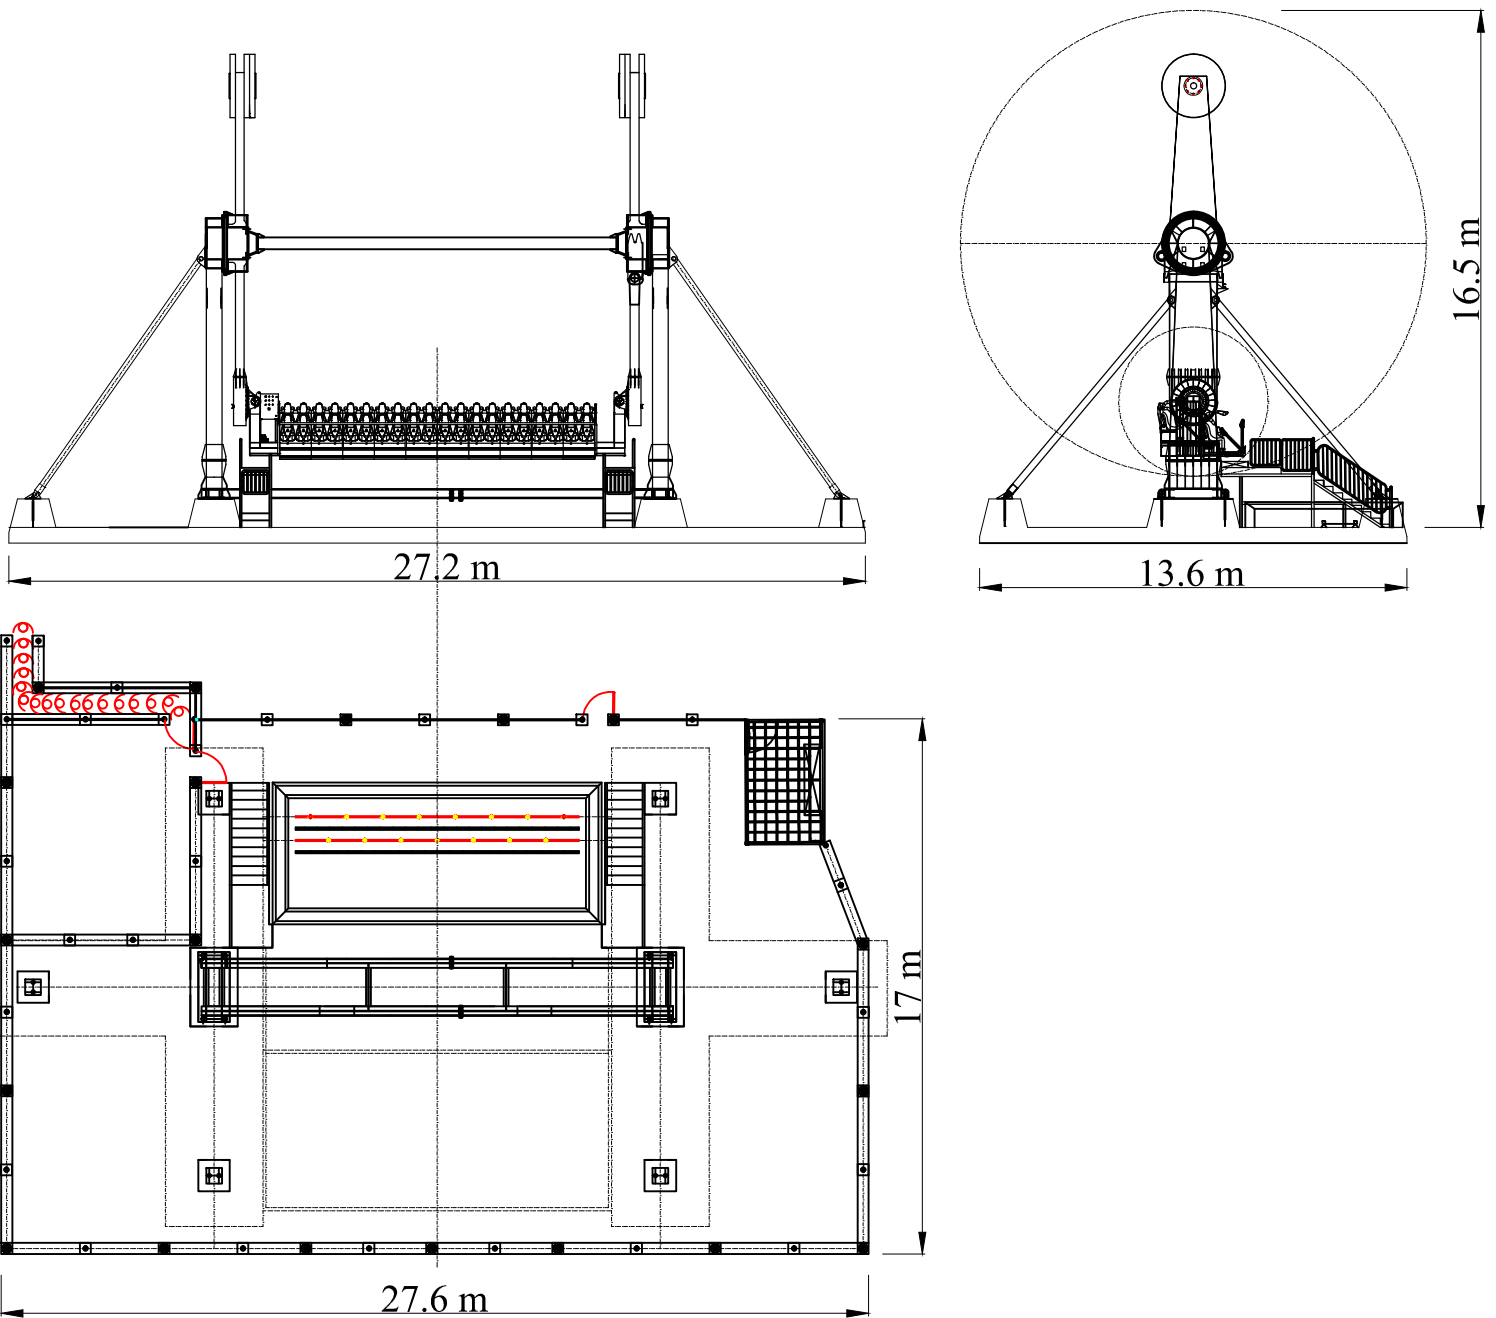

Technical Specification

Top Spin 40

Technical Data

Seats	40
Capacity(pph)	680 pers/hr
Minimum Passenger Height (cm)	120 cm
Power	3Ph/380V/50Hz/135KVA

HESAM NIRO TOOS