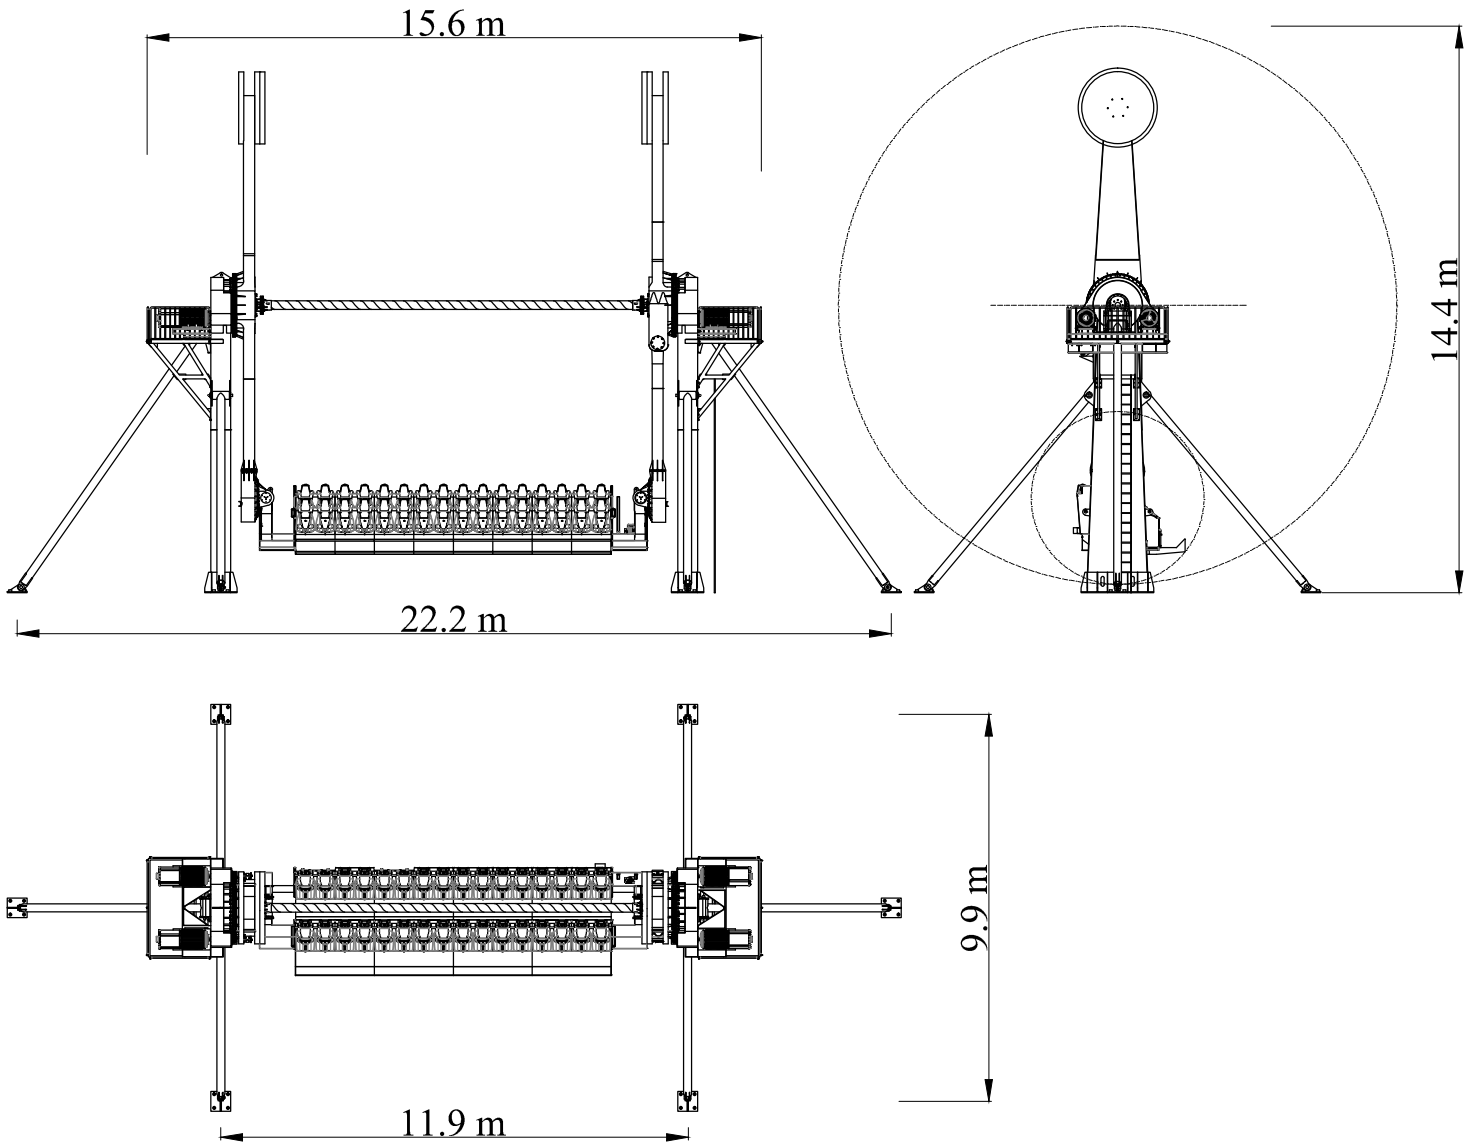

Technical Specification

Top Spin 32

Technical Data

Seats	32
Capacity(pph)	540 pers/hr
Minimum Passenger Height (cm)	120 cm
Power	3Ph/380V/50Hz/110KVA

HESAM NIRO TOOS