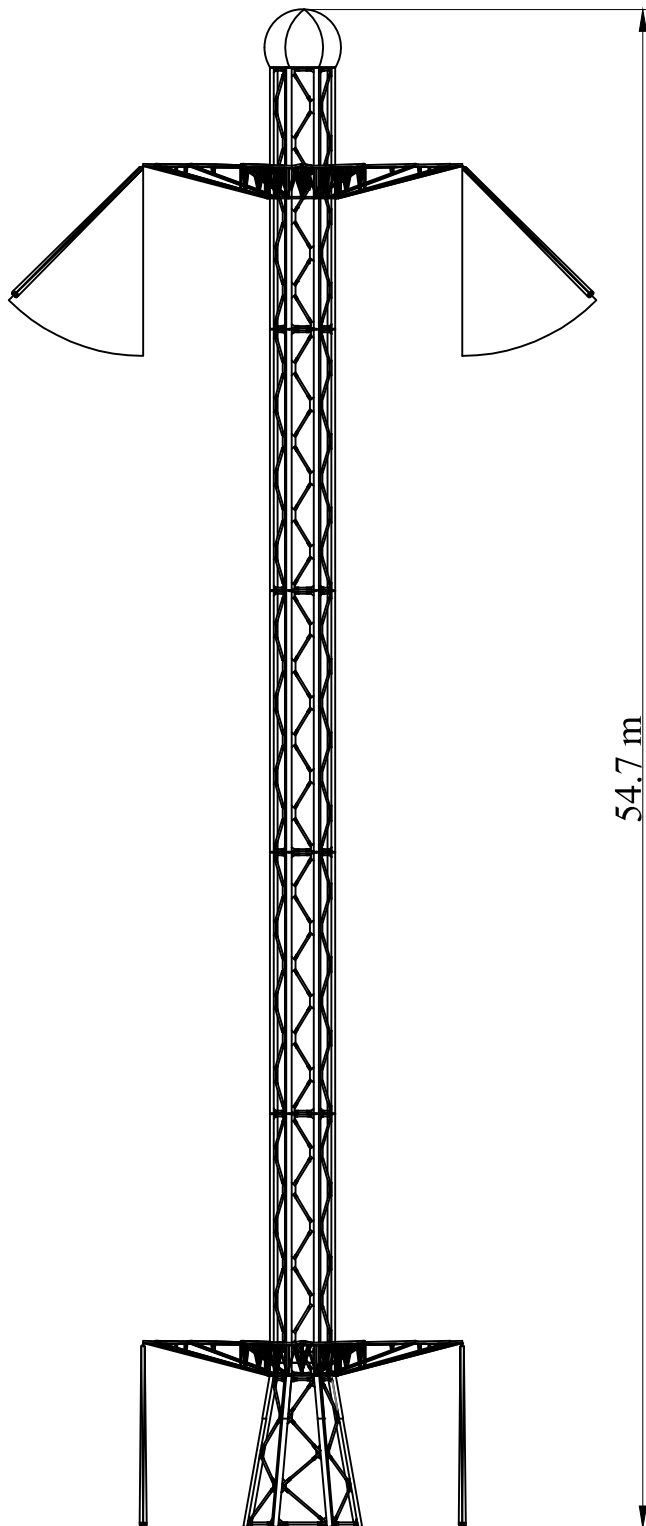

Technical Specification

Sky Flyer 32

Technical Data

Seats	32
Capacity(pph)	650 pers/hr
Minimum Passenger Height (cm)	120 cm
Power	3Ph/380V/50Hz/90KVA

HESAM NIRO TOOS