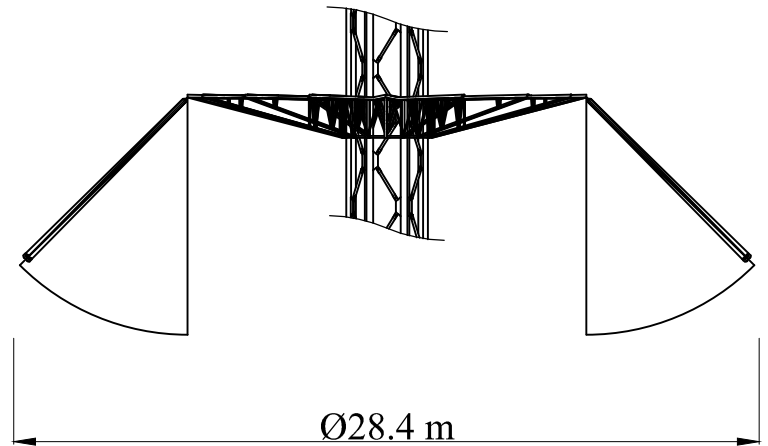

Technical Specification

Sky Flyer 32

Technical Data

Seats	32
Capacity(pph)	650 pers/hr
Minimum Passenger Height (cm)	120 cm
Power	3Ph/380V/50Hz/90KVA

HESAM NIRO TOOS