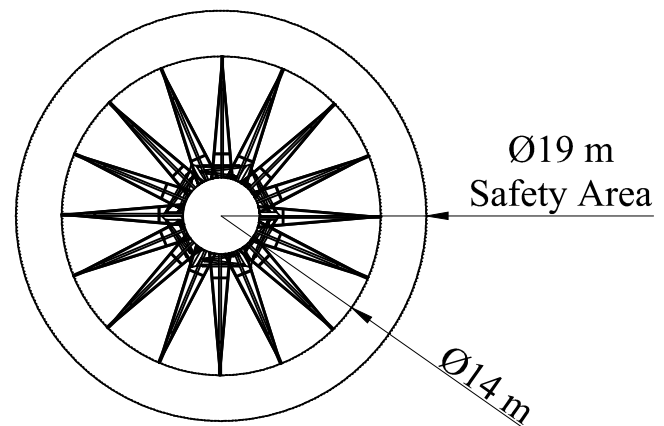

Technical Specification

Sky Flyer 32

Technical Data

Seats	32
Capacity(pph)	650 pers/hr
Minimum Passenger Height (cm)	120 cm
Power	3Ph/380V/50Hz/90KVA

HESAM NIRO TOOS