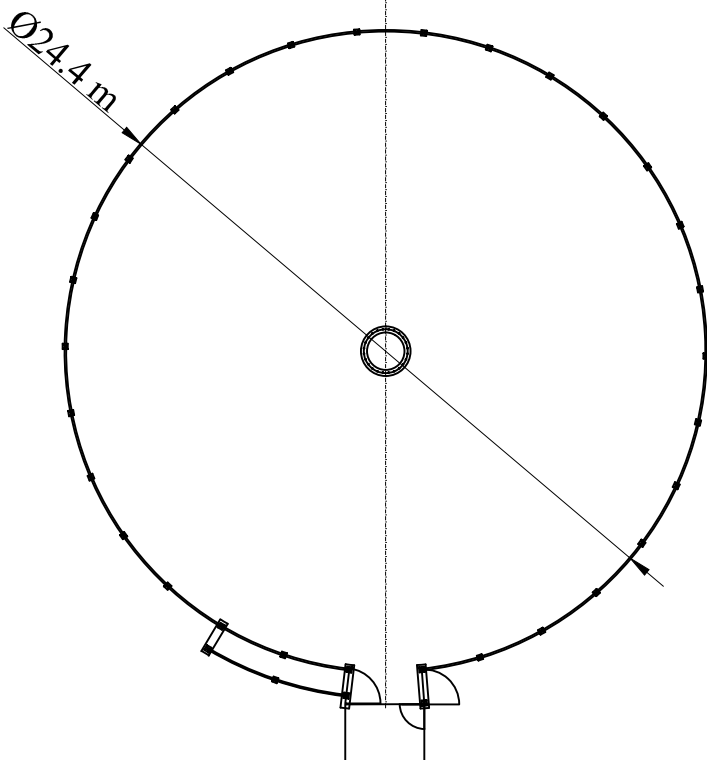

Technical Specification

Sky Flyer 24

Technical Data

Seats	24
Capacity(pph)	600 pers/hr
Minimum Passenger Height (cm)	120 cm
Power	3Ph/380V/50Hz/55KVA

HESAM NIRO TOOS