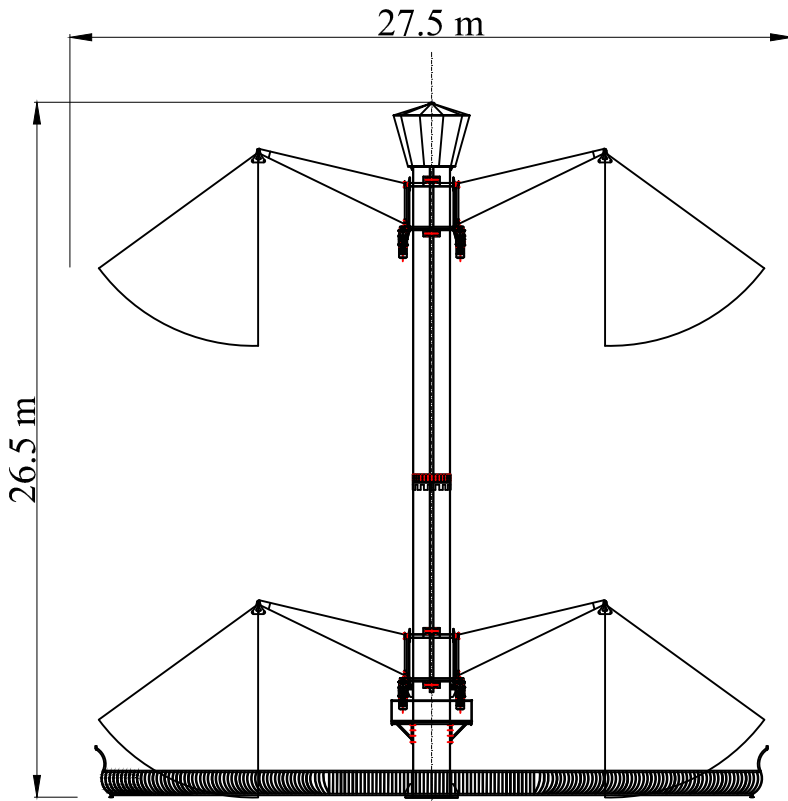

Technical Specification

Sky Flyer 24

Technical Data

Seats	24
Capacity(pph)	600 pers/hr
Minimum Passenger Height (cm)	120 cm
Power	3Ph/380V/50Hz/55KVA

HESAM NIRO TOOS