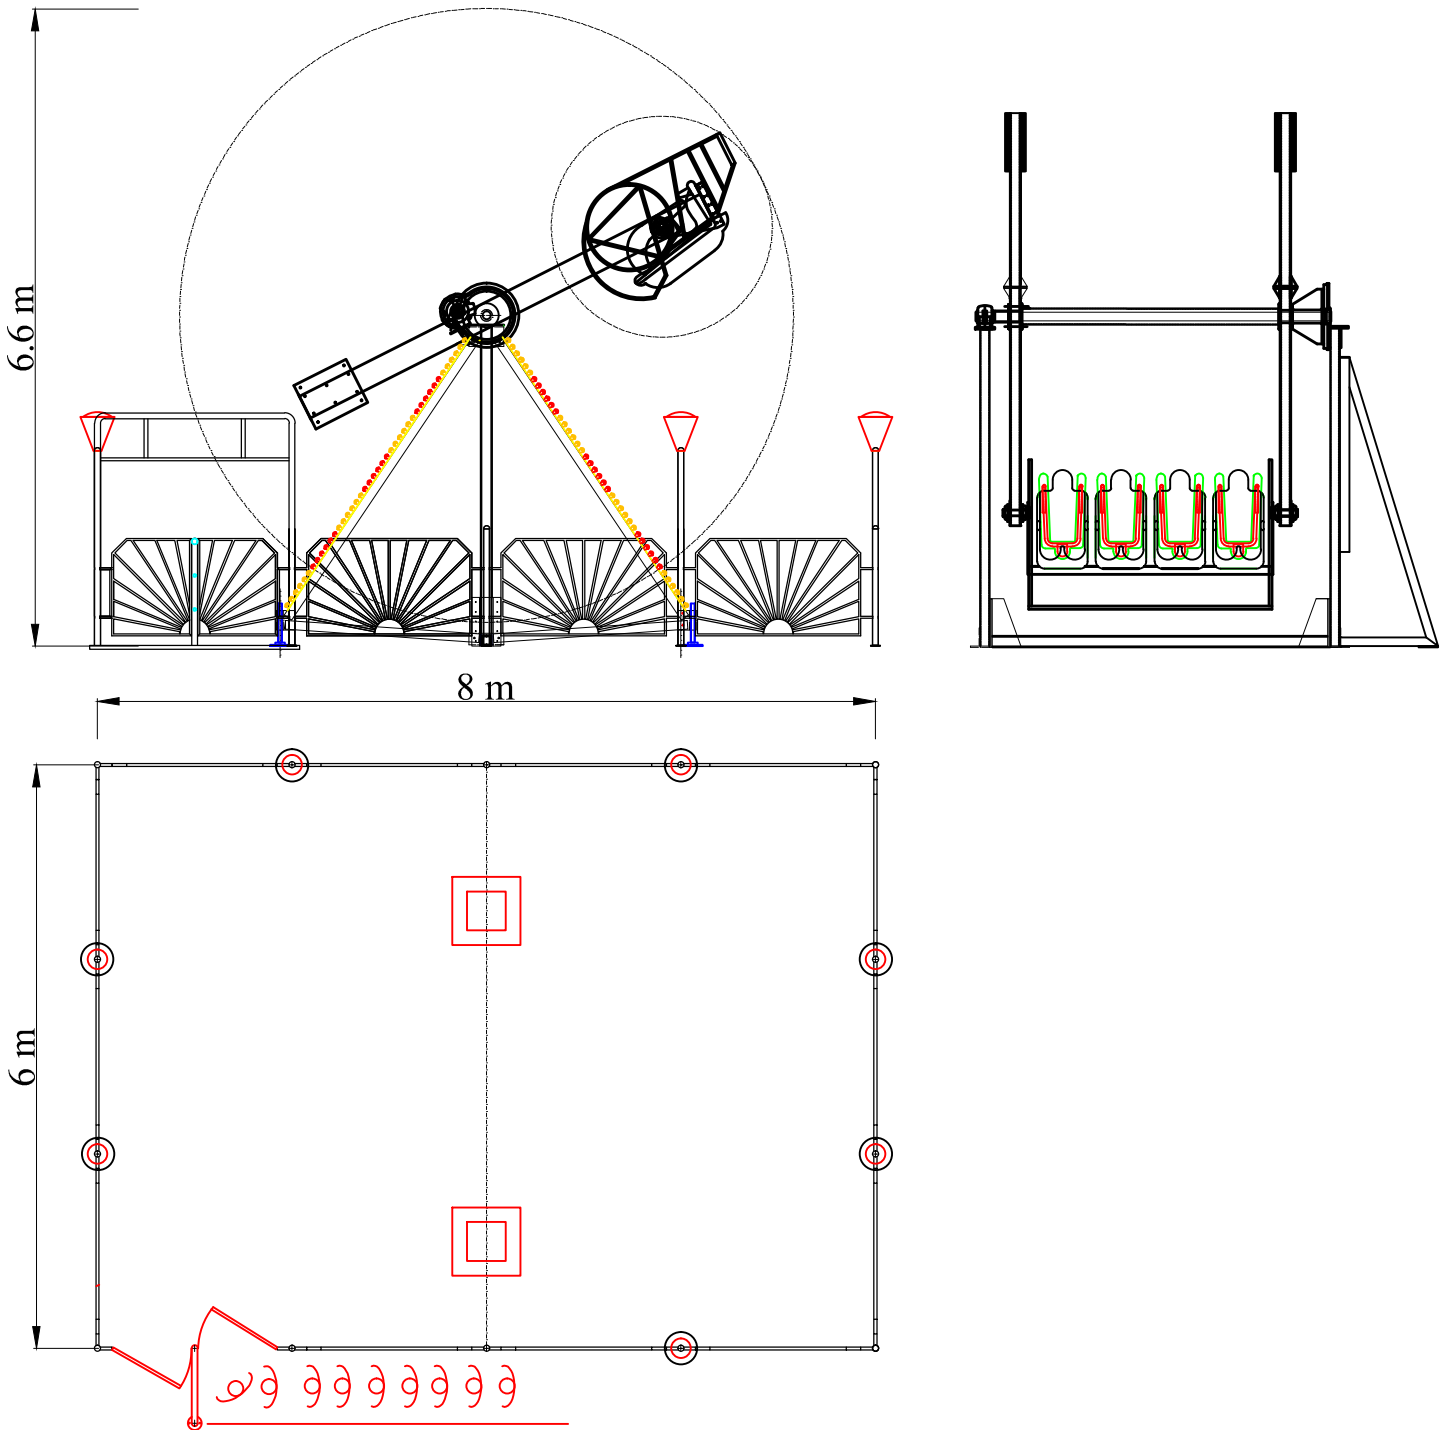

# Technical Specification

## *Salto*

### Technical Data

Seats	4
Capacity(pph)	130 pers/hr
Minimum Passenger Height (cm)	120 cm
Power	3Ph/380V/50Hz/15KVA

HESAM NIRO TOOS