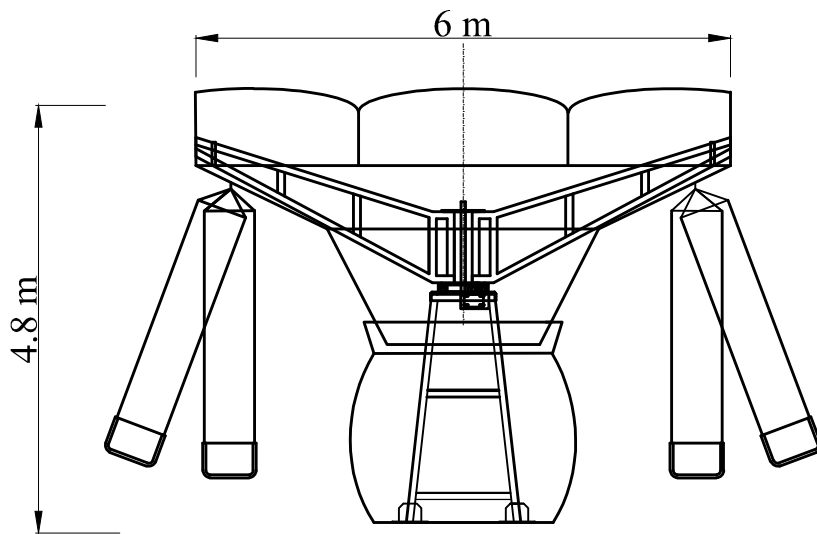

Technical Specification

Kid's Swing

Technical Data

Seats	16
Capacity(pph)	450 Kids/hr
Minimum Passenger Height (cm)	90 cm
Power	3Ph/380V/50Hz/6KVA

HESAM NIRO TOOS