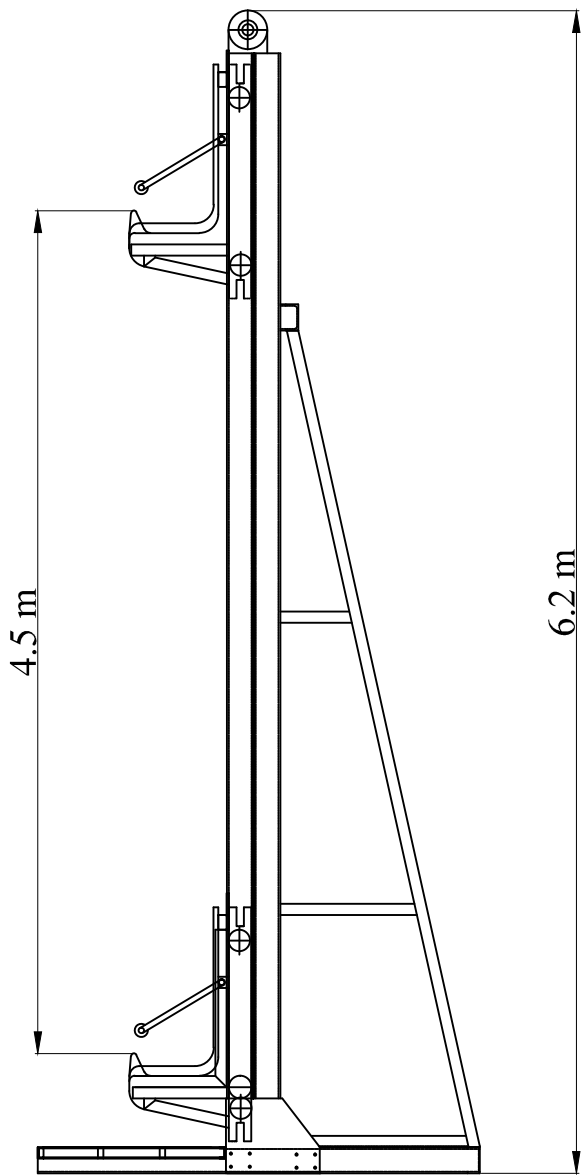

Technical Specification

Jumping

Technical Data

Seats	6
Capacity(pph)	180 Kids/hr
Minimum Passenger Height (cm)	90 cm
Power	3Ph/380V/50Hz/8KVA

HESAM NIRO TOOS