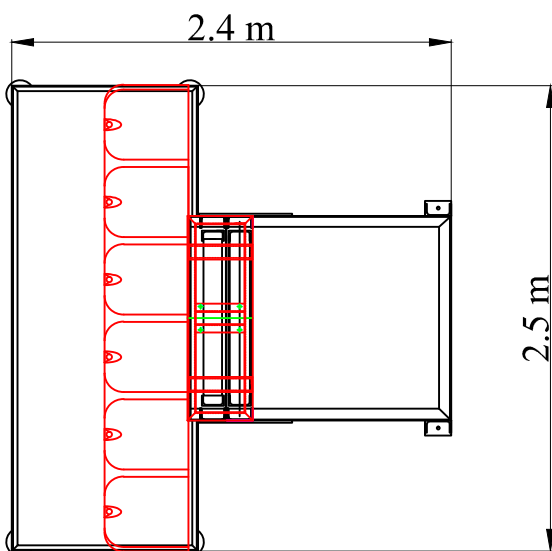

Technical Specification

Jumping

Technical Data

Seats	6
Capacity(pph)	180 Kids/hr
Minimum Passenger Height (cm)	90 cm
Power	3Ph/380V/50Hz/8KVA

HESAM NIRO TOOS