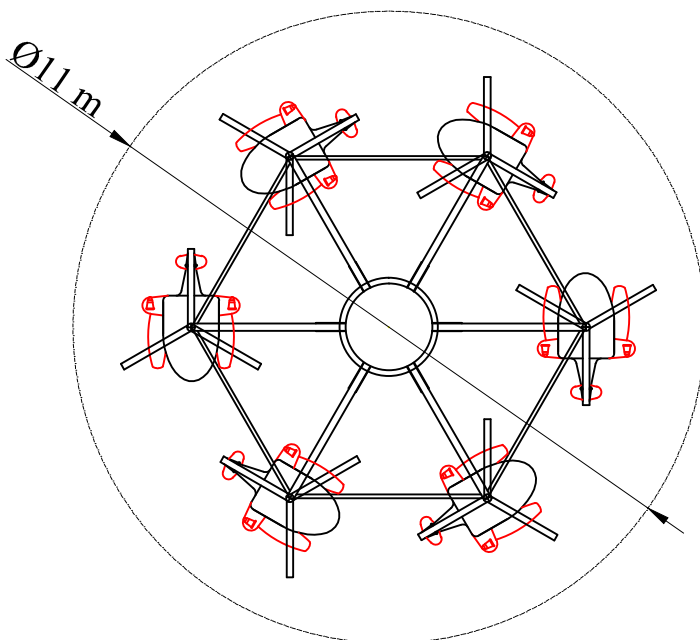

Technical Specification

Helitoys

Technical Data

Seats	24
Capacity(pph)	440 kids/hr
Minimum Passenger Height (cm)	90 cm
Power	3Ph/380V/50Hz/15KVA

HESAM NIRO TOOS