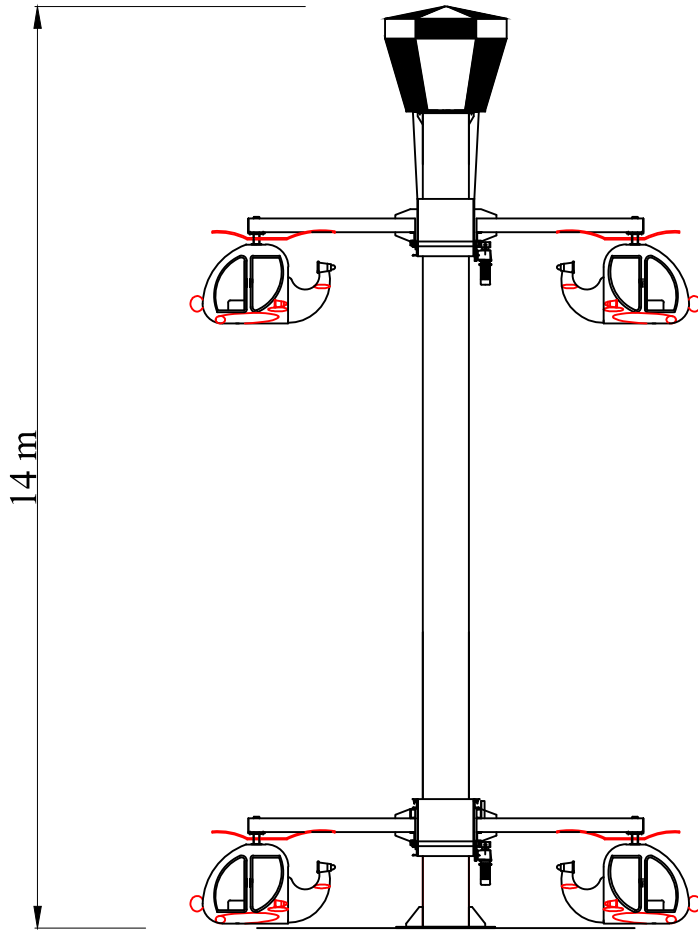

Technical Specification

Helitoys

Technical Data

Seats	24
Capacity(pph)	440 kids/hr
Minimum Passenger Height (cm)	90 cm
Power	3Ph/380V/50Hz/15KVA

HESAM NIRO TOOS