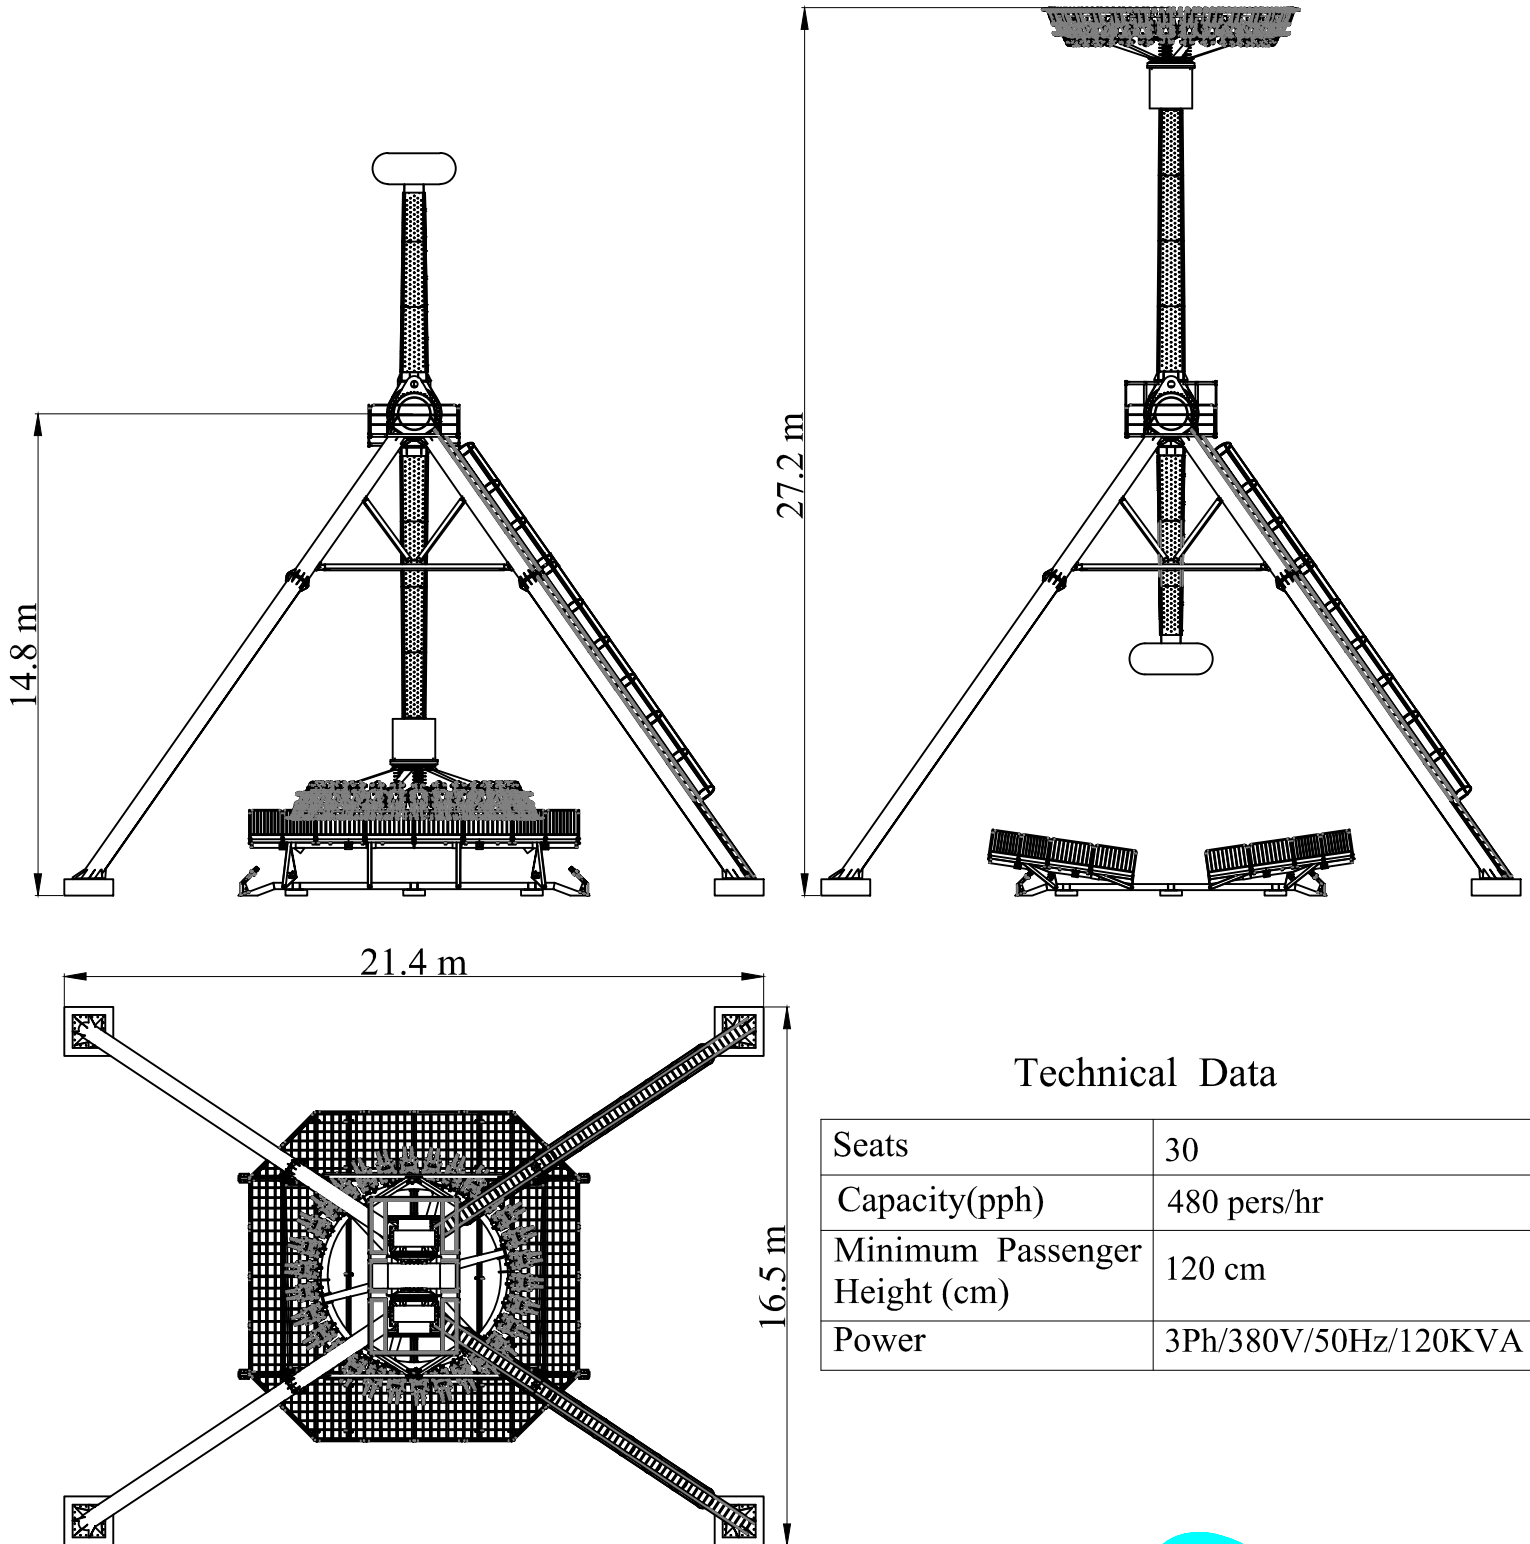

# Technical Specification

## *Gyro Swing 30*

### Technical Data

Seats	30
Capacity(pph)	480 pers/hr
Minimum Passenger Height (cm)	120 cm
Power	3Ph/380V/50Hz/120KVA

HESAM NIRO TOOS