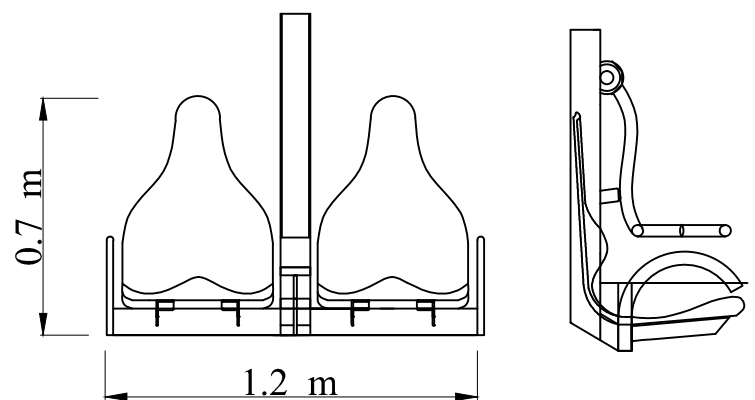

Technical Specification

Exciting Tower

Technical Data

Seats	8
Capacity(pph)	160 pers/hr
Minimum Passenger Height (cm)	100 cm
Power	3Ph/380V/50Hz/25KVA

HESAM NIRO TOOS