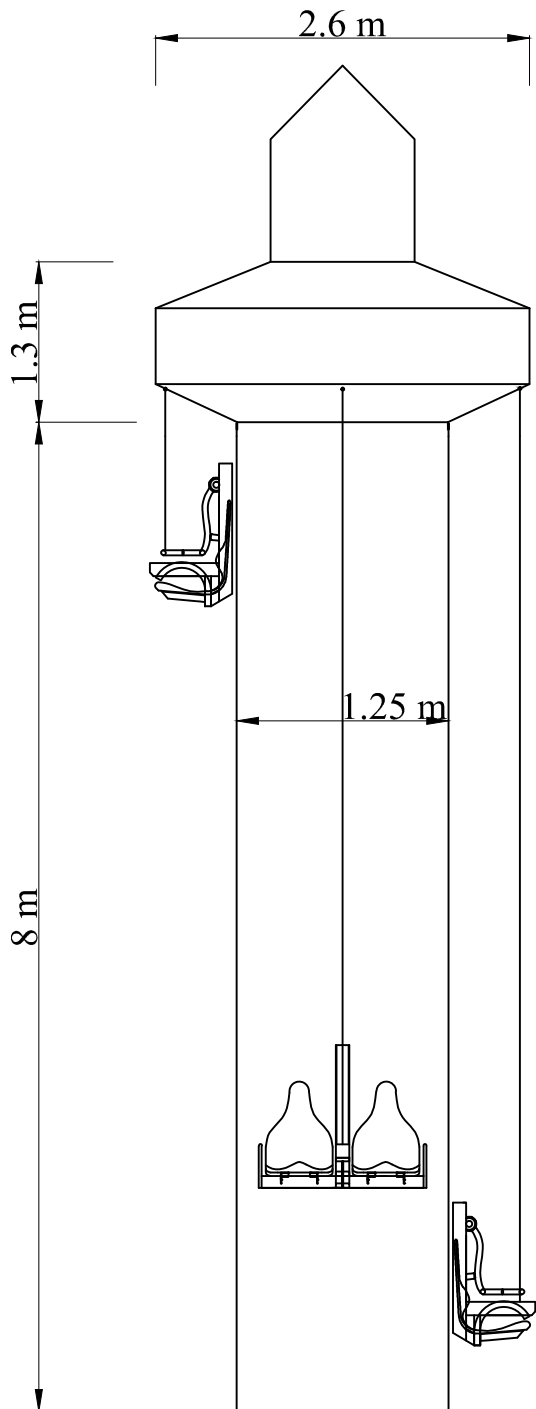

Technical Specification

Exciting Tower

Technical Data

Seats	8
Capacity(pph)	160 pers/hr
Minimum Passenger Height (cm)	100 cm
Power	3Ph/380V/50Hz/25KVA

HESAM NIRO TOOS