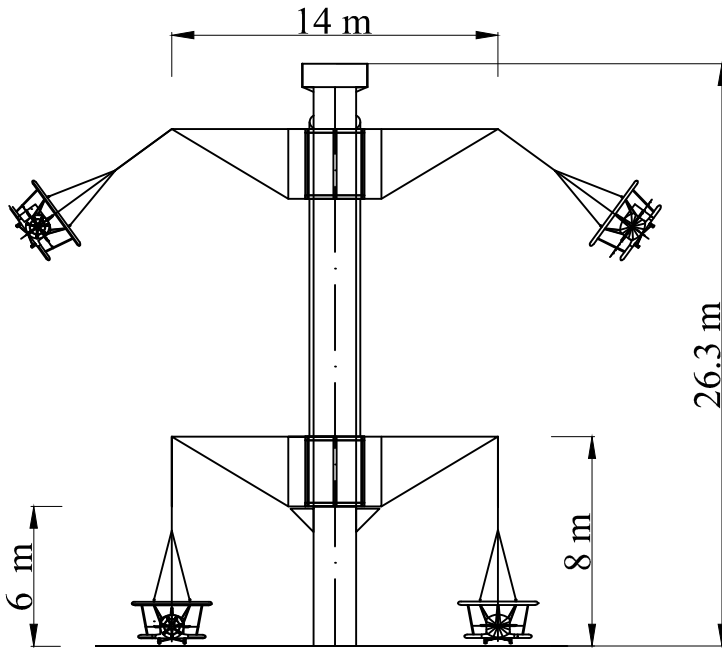

Technical Specification

Airplane

Technical Data

Seats	40
Capacity(pph)	680 pers/hr
Minimum Passenger Height (cm)	90 cm
Power	3Ph/380V/50Hz/55KVA

HESAM NIRO TOOS