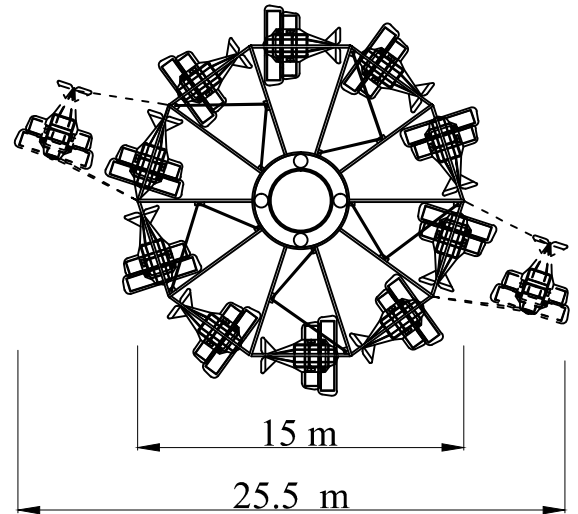

Technical Specification

Airplane

Technical Data

Seats	40
Capacity(pph)	680 pers/hr
Minimum Passenger Height (cm)	90 cm
Power	3Ph/380V/50Hz/55KVA

HESAM NIRO TOOS