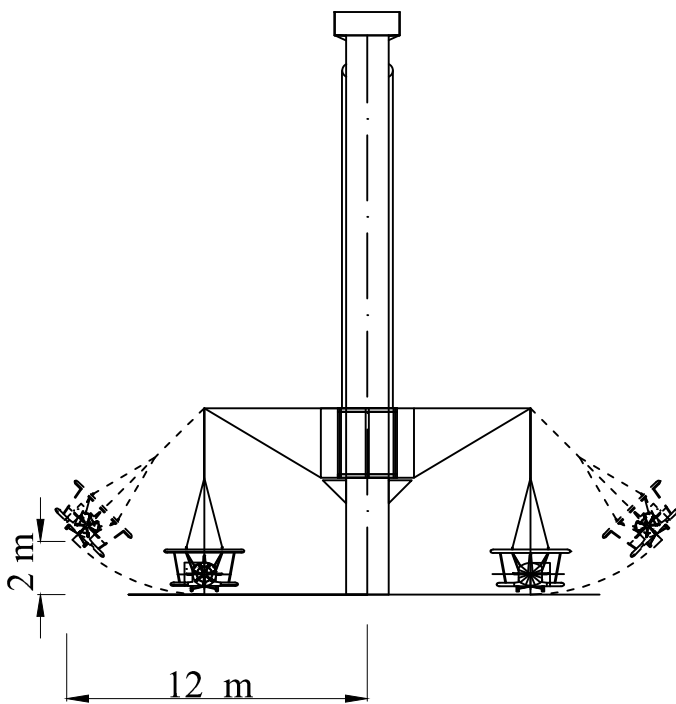

Technical Specification

Airplane

Technical Data

Seats	40
Capacity(pph)	680 pers/hr
Minimum Passenger Height (cm)	90 cm
Power	3Ph/380V/50Hz/55KVA

HESAM NIRO TOOS