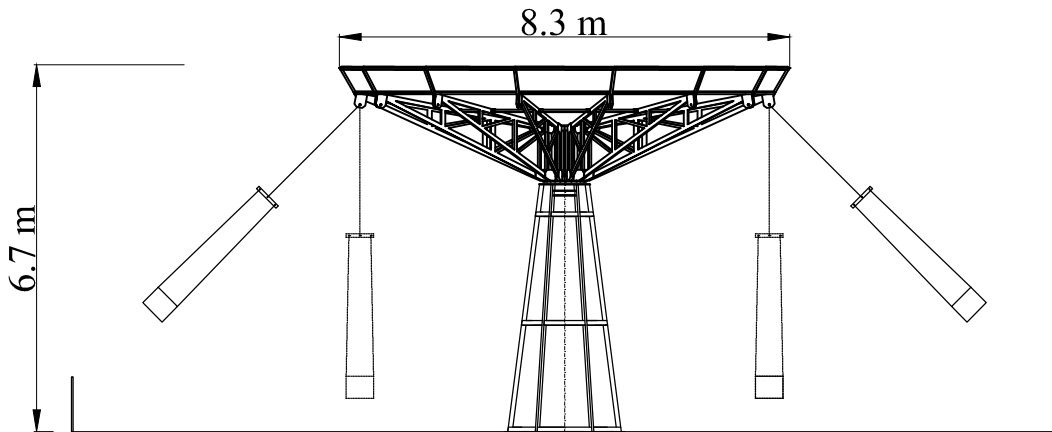

### Technical Data

Seats	14
Capacity(pph)	390 pers/hr
Minimum Passenger Height (cm)	120 cm
Power	3Ph/380V/50Hz/15KVA

HESAM NIRO TOOS